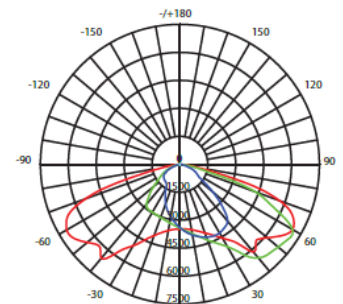

### FEATURES

- High efficacy of up to 150 lm/W
- Wide wattage of up to 280W
- Variety of beam spread; type 1, type 2 & type 3
- Universal mounting: Side or Top
- IP66
- IK08
- Surge protection 50KV 25kA

### PHOTOMETRIC DATA

TYPE I :

Type 1- Pedestrian Road

TYPE II :

Type 2- Urban Road, Motorway.

TYPE III :

Type 3- Expressway

Model	L (mm)	W (mm)	H (mm)	H1 (mm)	Spigot Dia (mm)
EY686-1	466	246	114	209	50
EY686-2	547	288	127	232	50
EY686-3	660	330	127	232	60
EY686-4	825	450	155	266	60

Model No.	EY686-1			EY686-2			EY686-3		EY686-4	
Power Consumption (W)	35	60	70	80	100	120	150	200	240	280
Luminaire Flux ± 5%(lm)	5,250	9,000	10,500	12,000	15,000	18,000	22,500	30,000	36,000	42,000
System Efficiency ± 5% (lm/W)	150									
Power Factor (PF)	≥ 0.98									
Input Current (A)	0.16	0.28	0.32	0.36	0.45	0.54	0.66	0.93	1.1	1.28
Net Weight (kg)	3.9	4.1	4.4	5.65	5.65	5.72	7.60	12.9	12.9	13.5
Gross Weight (kg)	4.9	5.1	5.2	6.85	6.85	6.92	9.00	14.7	14.7	15.3
Carton Dimension L x W x H (mm)	625x310x205			700x340x200			790x350x200		1020x540x225	