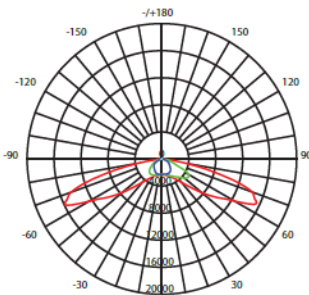

### FEATURES

- High efficacy of up to 150 lm/W
- Wide wattage of up to 280W
- Variety of beam spread; type 1, type 2 & type 3
- Universal mounting: Side or Top
- IP66
- IK08
- Surge protection 50KV 25kA

### PHOTOMETRIC DATA

TYPE I :

Type 1- Pedestrian Road

TYPE II :

Type 2- Urban Road, Motorway.

TYPE III :

Type 3- Expressway

Model	L (mm)	W (mm)	H (mm)	H1 (mm)	Spigot Dia (mm)
EY686-1	466	246	114	209	50
EY686-2	547	288	127	232	50
EY686-3	660	330	127	232	60
EY686-4	825	450	155	266	60

Model No.	EY686-1			EY686-2			EY686-3		EY686-4	
Power Consumption (W)	35	60	70	80	100	120	150	200	240	280
Luminaire Flux ± 5%(lm)	5,250	9,000	10,500	12,000	15,000	18,000	22,500	30,000	36,000	42,000
System Efficiency ± 5% (lm/W)	150									
Power Factor (PF)	≥ 0.98									
Input Current (A)	0.16	0.28	0.32	0.36	0.45	0.54	0.66	0.93	1.1	1.28
Net Weight (kg)	3.9	4.1	4.4	5.65	5.65	5.72	7.60	12.9	12.9	13.5
Gross Weight (kg)	4.9	5.1	5.2	6.85	6.85	6.92	9.00	14.7	14.7	15.3
Carton Dimension L x W x H (mm)	625x310x205			700x340x200			790x350x200		1020x540x225	