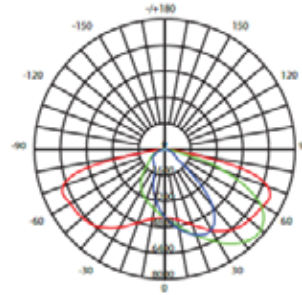

### FEATURES

- High efficacy of up to 150 lm/W
- Wide wattage of up to 280W
- Variety of beam spread; type 1, type 2 & type 3
- Universal mounting: Side or Top
- IP66
- IK08
- Surge protection 50KV 25kA

### PHOTOMETRIC DATA

TYPE I :

Type 1- Pedestrian Road

TYPE II :

Type 2- Urban Road, Motorway.

TYPE III :

Type 3- Expressway

Model	L (mm)	W (mm)	H (mm)	H1 (mm)	Spigot Dia (mm)
EY686-1	466	246	114	209	50
EY686-2	547	288	127	232	50
EY686-3	660	330	127	232	60
EY686-4	825	450	155	266	60

Model No.	EY686-1			EY686-2			EY686-3		EY686-4	
Power Consumption (W)	35	60	70	80	100	120	150	200	240	280
Luminaire Flux ± 5%(lm)	5,250	9,000	10,500	12,000	15,000	18,000	22,500	30,000	36,000	42,000
System Efficiency ± 5% (lm/W)	150									
Power Factor (PF)	≥ 0.98									
Input Current (A)	0.16	0.28	0.32	0.36	0.45	0.54	0.66	0.93	1.1	1.28
Net Weight (kg)	3.9	4.1	4.4	5.65	5.65	5.72	7.60	12.9	12.9	13.5
Gross Weight (kg)	4.9	5.1	5.2	6.85	6.85	6.92	9.00	14.7	14.7	15.3
Carton Dimension L x W x H (mm)	625x310x205			700x340x200			790x350x200		1020x540x225	